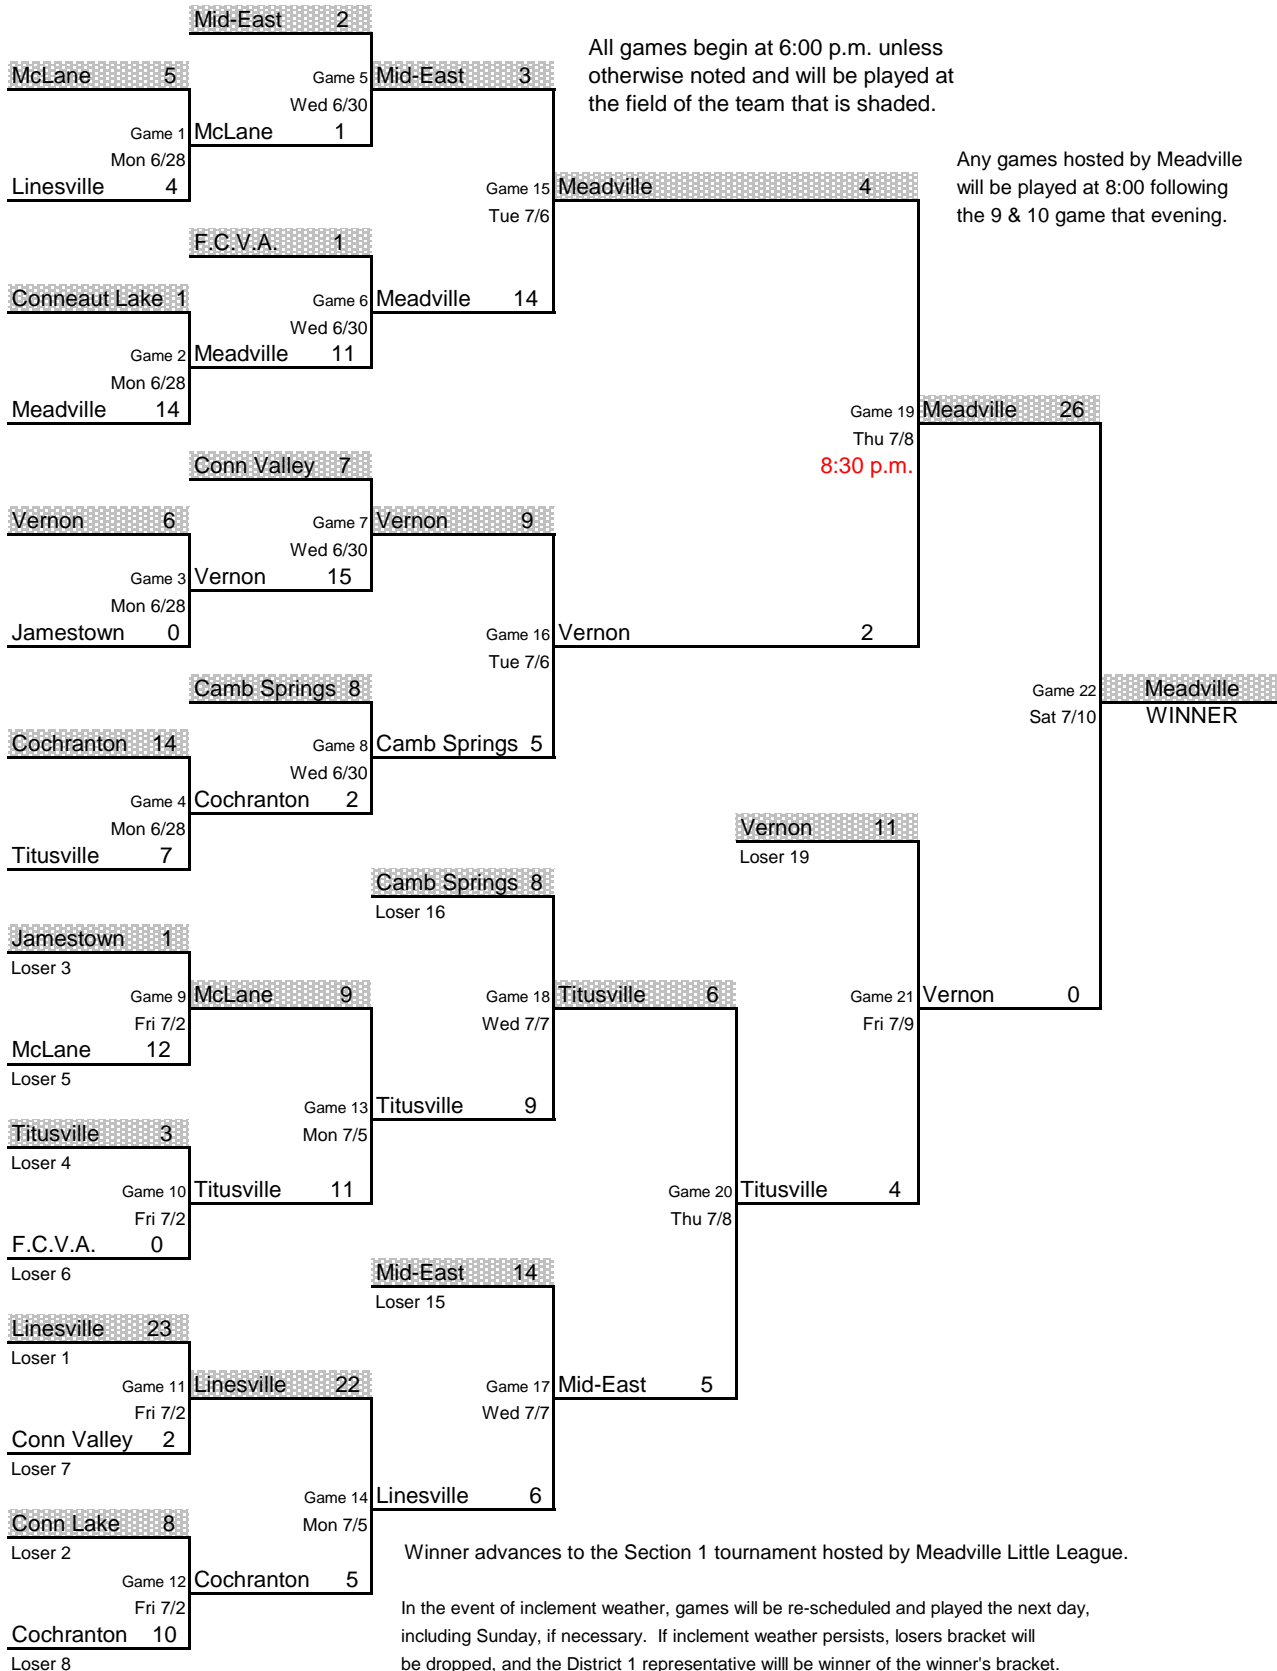

LITTLE LEAGUE BASEBALL

2010 PENNSYLVANIA DISTRICT 1 DOUBLE ELIMINATION TOURNAMENT

Bill Dithrich, District Administrator - Tournament Director

Mid-East 2

McLane 5

Game 5 Wed 6/30
McLane 1

Game 1 Mon 6/28
Linesville 4

Mid-East 3

Game 15 Tue 7/6
Meadville 4

F.C.V.A. 1

Conneaut Lake 1

Game 6 Wed 6/30
Meadville 11

Game 2 Mon 6/28
Meadville 14

Meadville 14

Conn Valley 7

Vernon 6

Game 7 Wed 6/30
Vernon 15

Game 3 Mon 6/28
Jamestown 0

Vernon 9

Game 16 Tue 7/6
Vernon 2

Camb Springs 8

Cochranton 14

Game 8 Wed 6/30
Cochranton 2