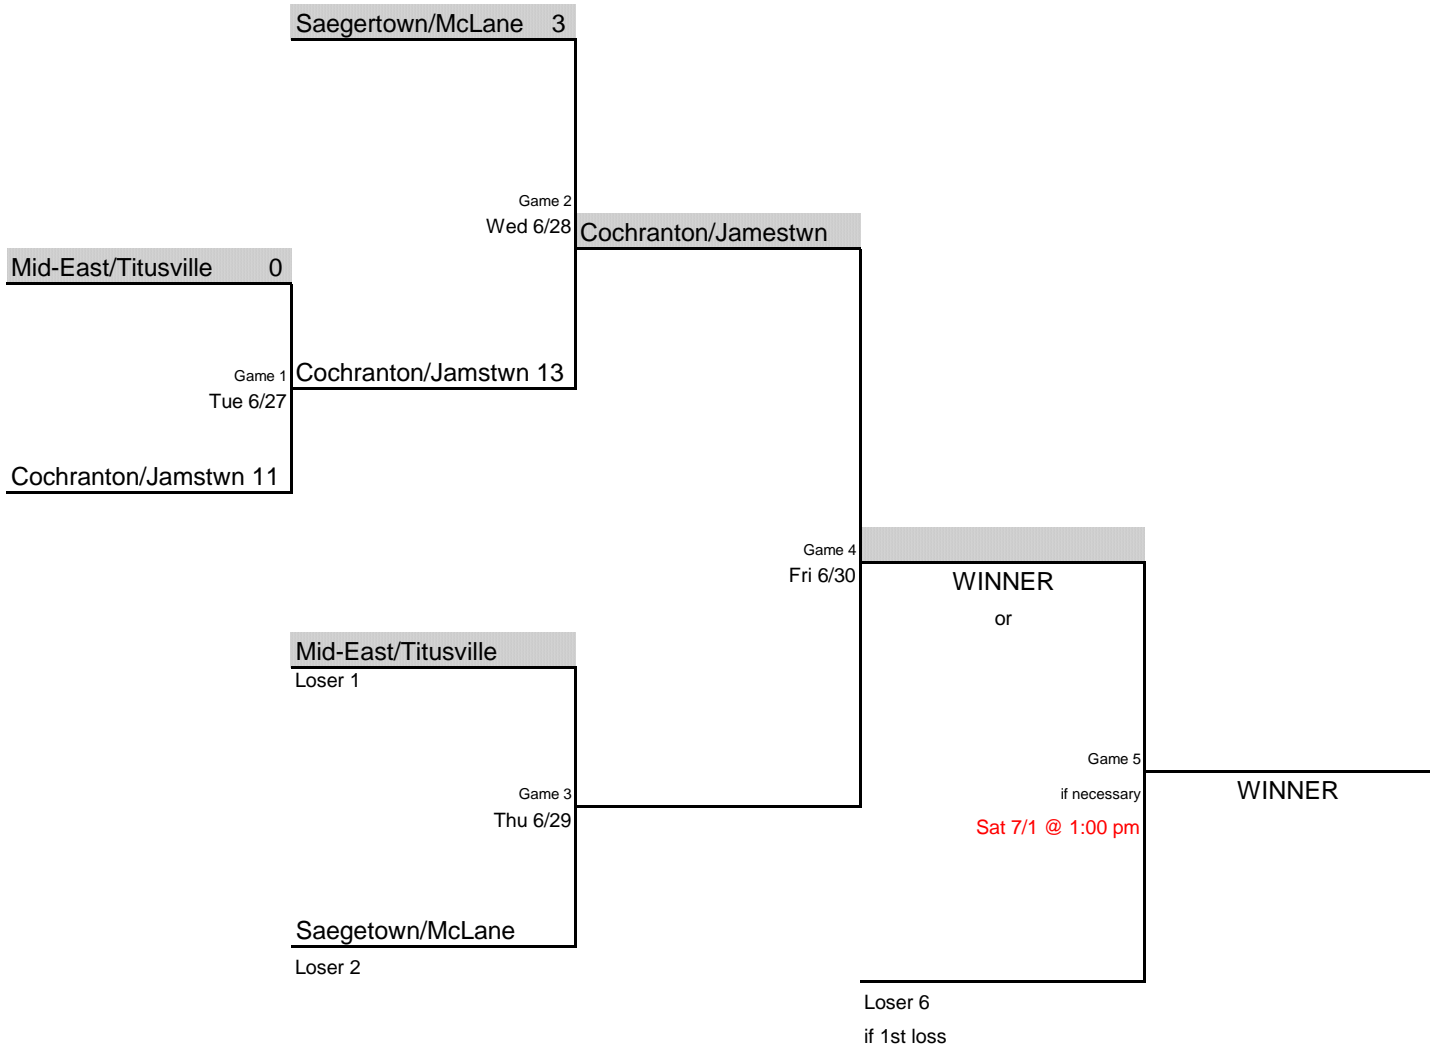

# JUNIOR LEAGUE SOFTBALL

## 2017 PENNSYLVANIA DISTRICT 1 DOUBLE ELIMINATION TOURNAMENT

Bill Dithrich, District Administrator - Tournament Director

All games begin at 6:00 p.m. unless otherwise noted and will be played at the field of the team that is shaded.

Winner advances to the Section 1 tournament hosted by District 10.

In the event of inclement weather, games will be re-scheduled and played the next day, including Sunday, if necessary.

If inclement weather persists, losers bracket will be dropped, and the District 1 representative will be winner of the winner's bracket.