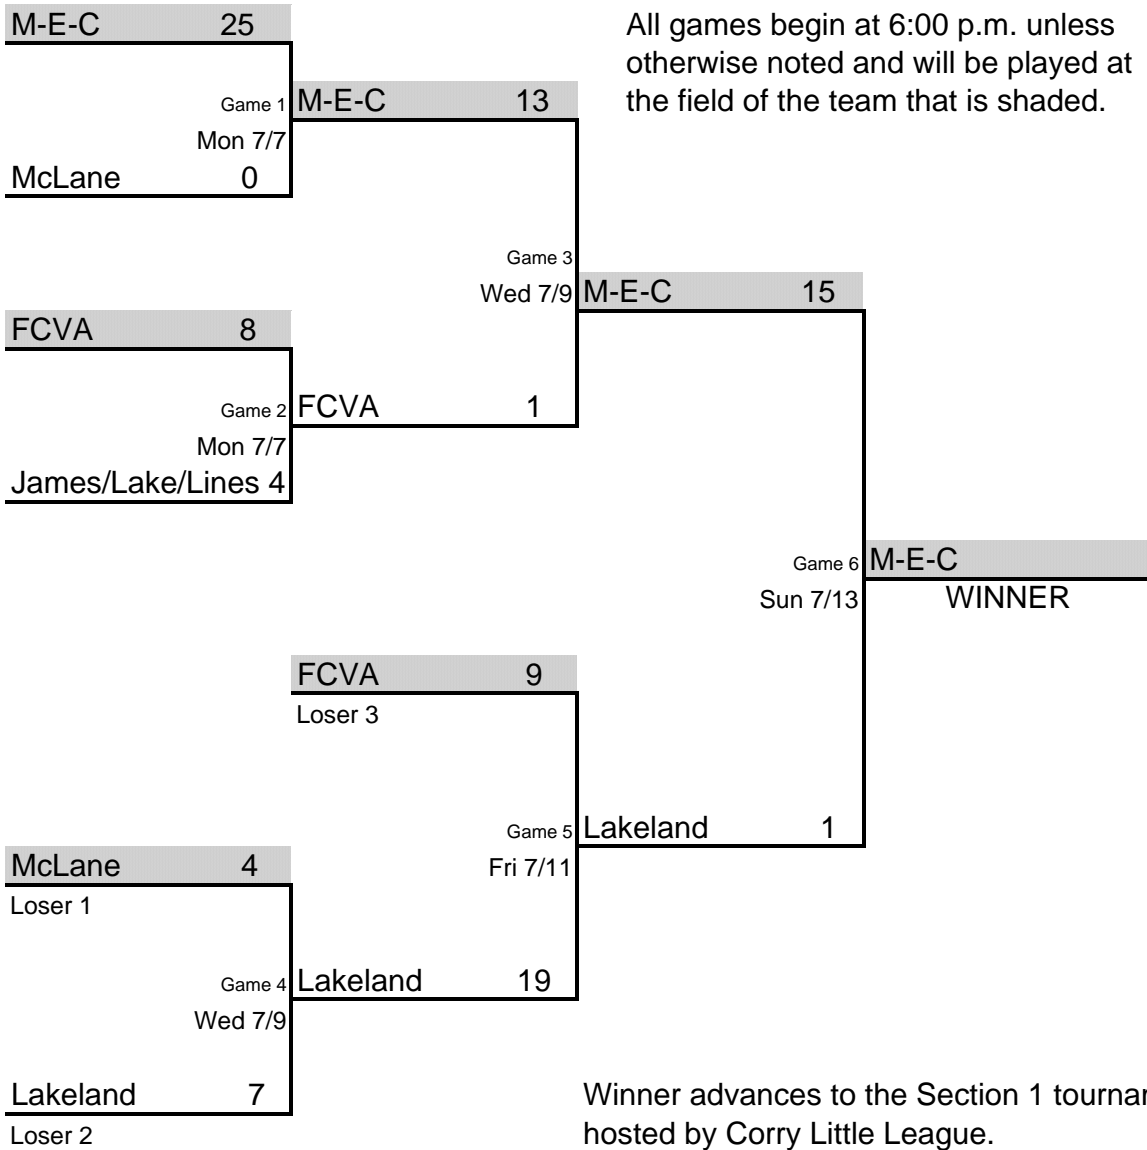

JUNIOR LEAGUE SOFTBALL

2008 PENNSYLVANIA DISTRICT 1 DOUBLE ELIMINATION TOURNAMENT

Bill Dithrich, District Administrator - Tournament Director

In the event of inclement weather, games will be re-scheduled and played the next day, including Sunday, if necessary.
If inclement weather persists, losers bracket will be dropped, and the District 1 representative will be winner of the winner's bracket.