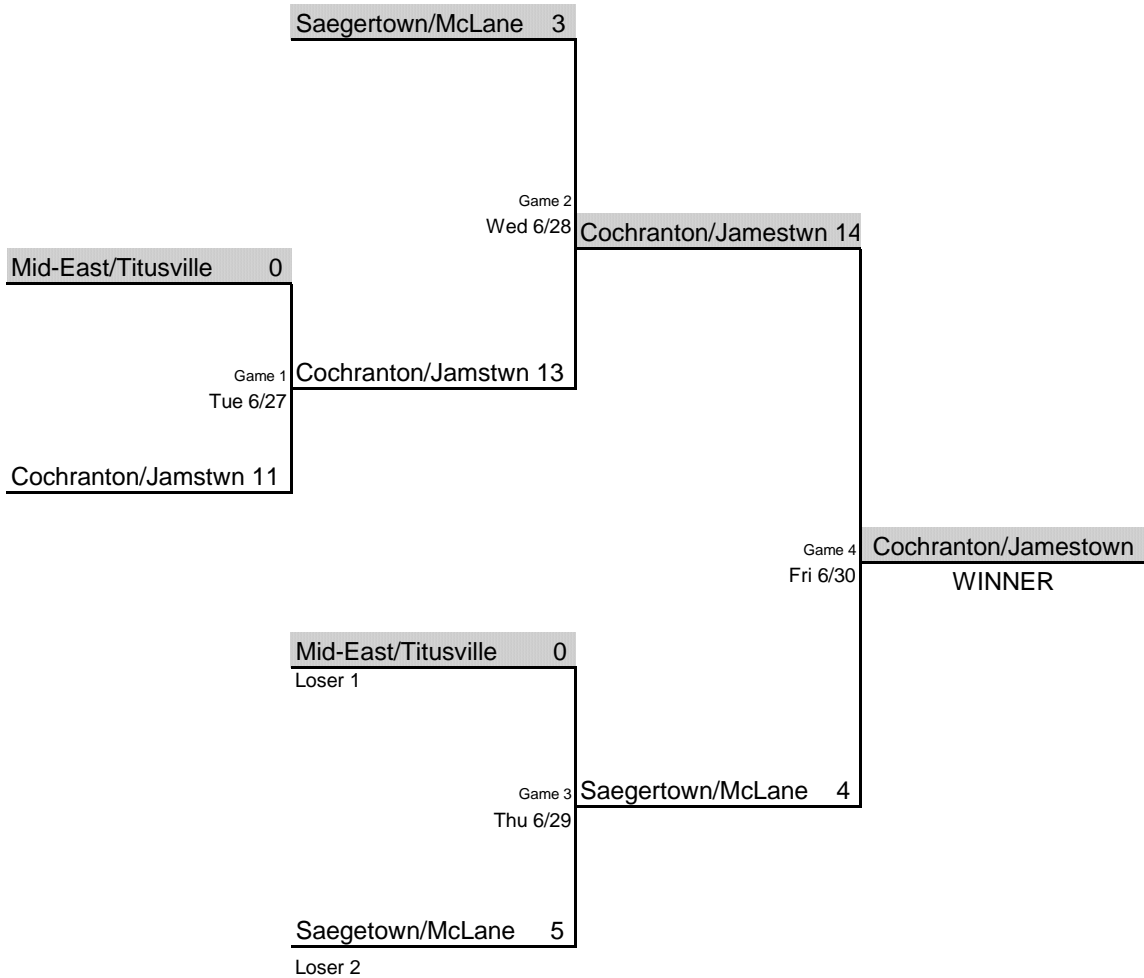

JUNIOR LEAGUE SOFTBALL

2017 PENNSYLVANIA DISTRICT 1 DOUBLE ELIMINATION TOURNAMENT

Bill Dithrich, District Administrator - Tournament Director

All games begin at 6:00 p.m. unless otherwise noted and will be played at the field of the team that is shaded.

Winner advances to the Section 1 tournament hosted by District 10.

In the event of inclement weather, games will be re-scheduled and played the next day, including Sunday, if necessary.

If inclement weather persists, losers bracket will be dropped, and the District 1 representative will be winner of the winner's bracket.