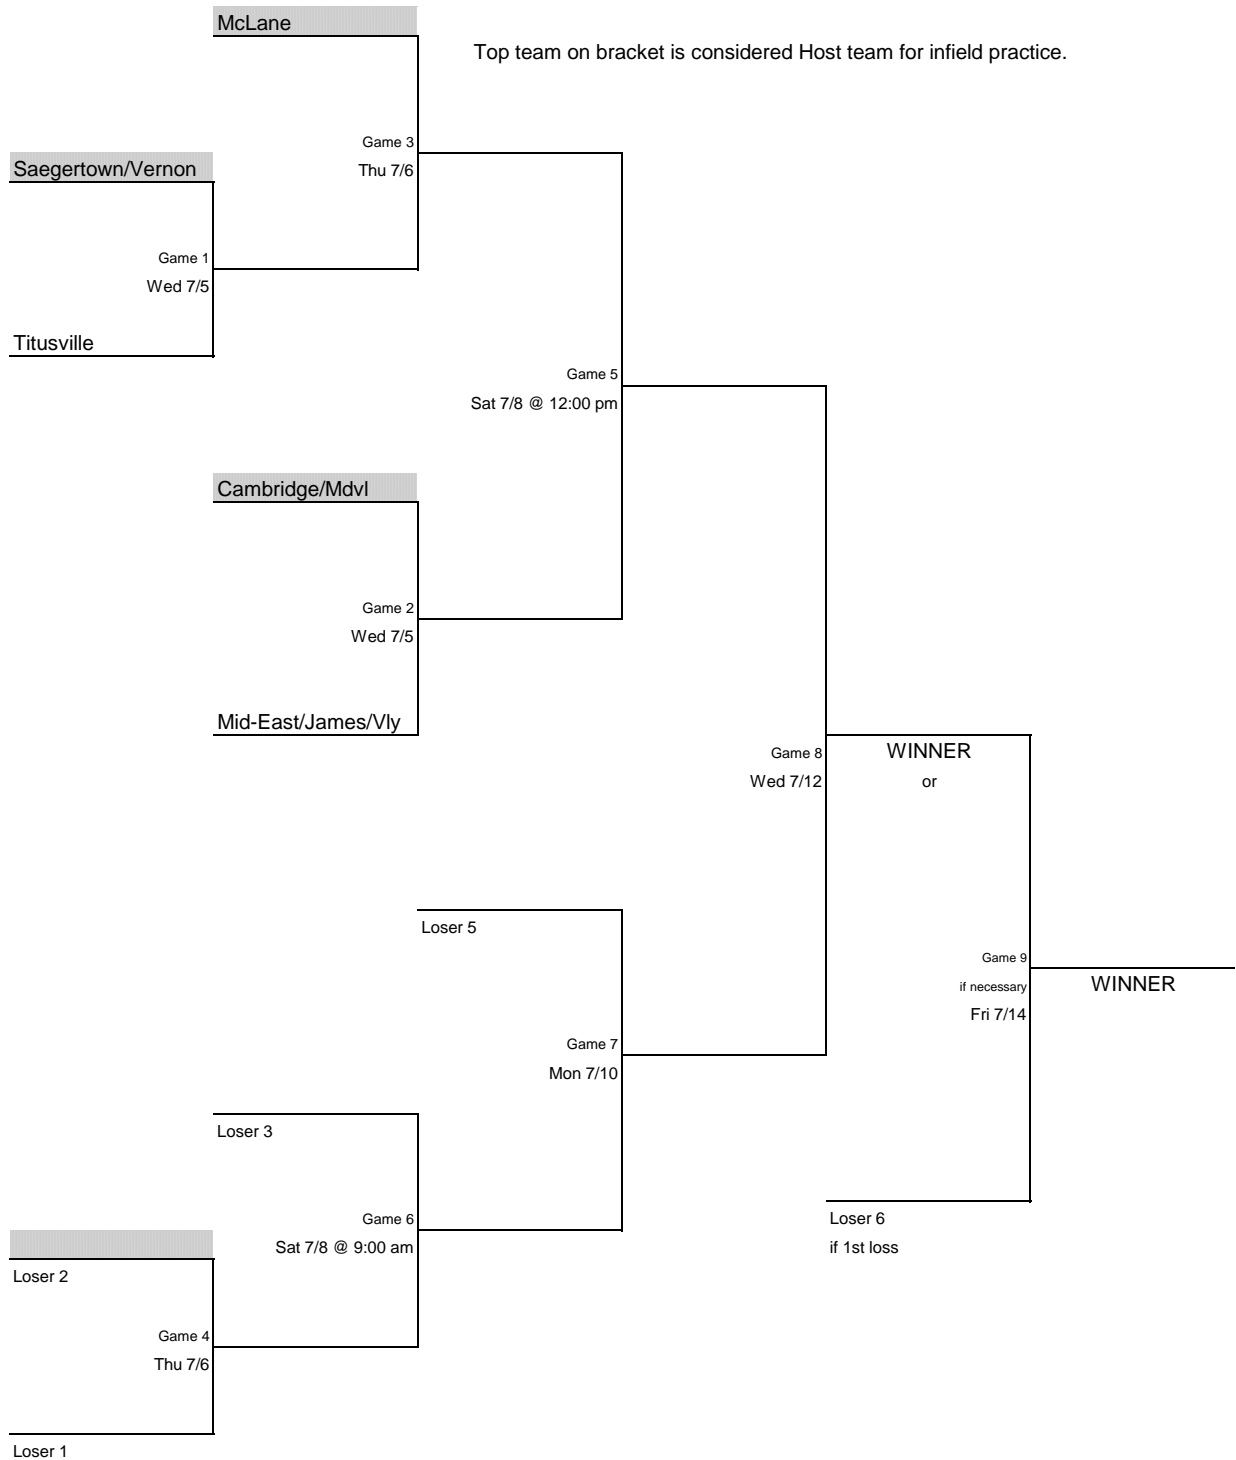

JUNIOR LEAGUE BASEBALL

2017 PENNSYLVANIA DISTRICT 1 DOUBLE ELIMINATION TOURNAMENT

Hosted by French Creek Valley Mid-East Little League except first two play days

Bill Dithrich, District Administrator - Tournament Director

All games begin at 6:00 p.m. unless otherwise noted.

Winner advances to the Section 1 tournament hosted by F.L.A.G Little League.

In the event of inclement weather, games will be re-scheduled and played the next day, including Sunday, if necessary.

If inclement weather persists, losers bracket will be dropped, and the District 1 representative will be winner of the winner's bracket.