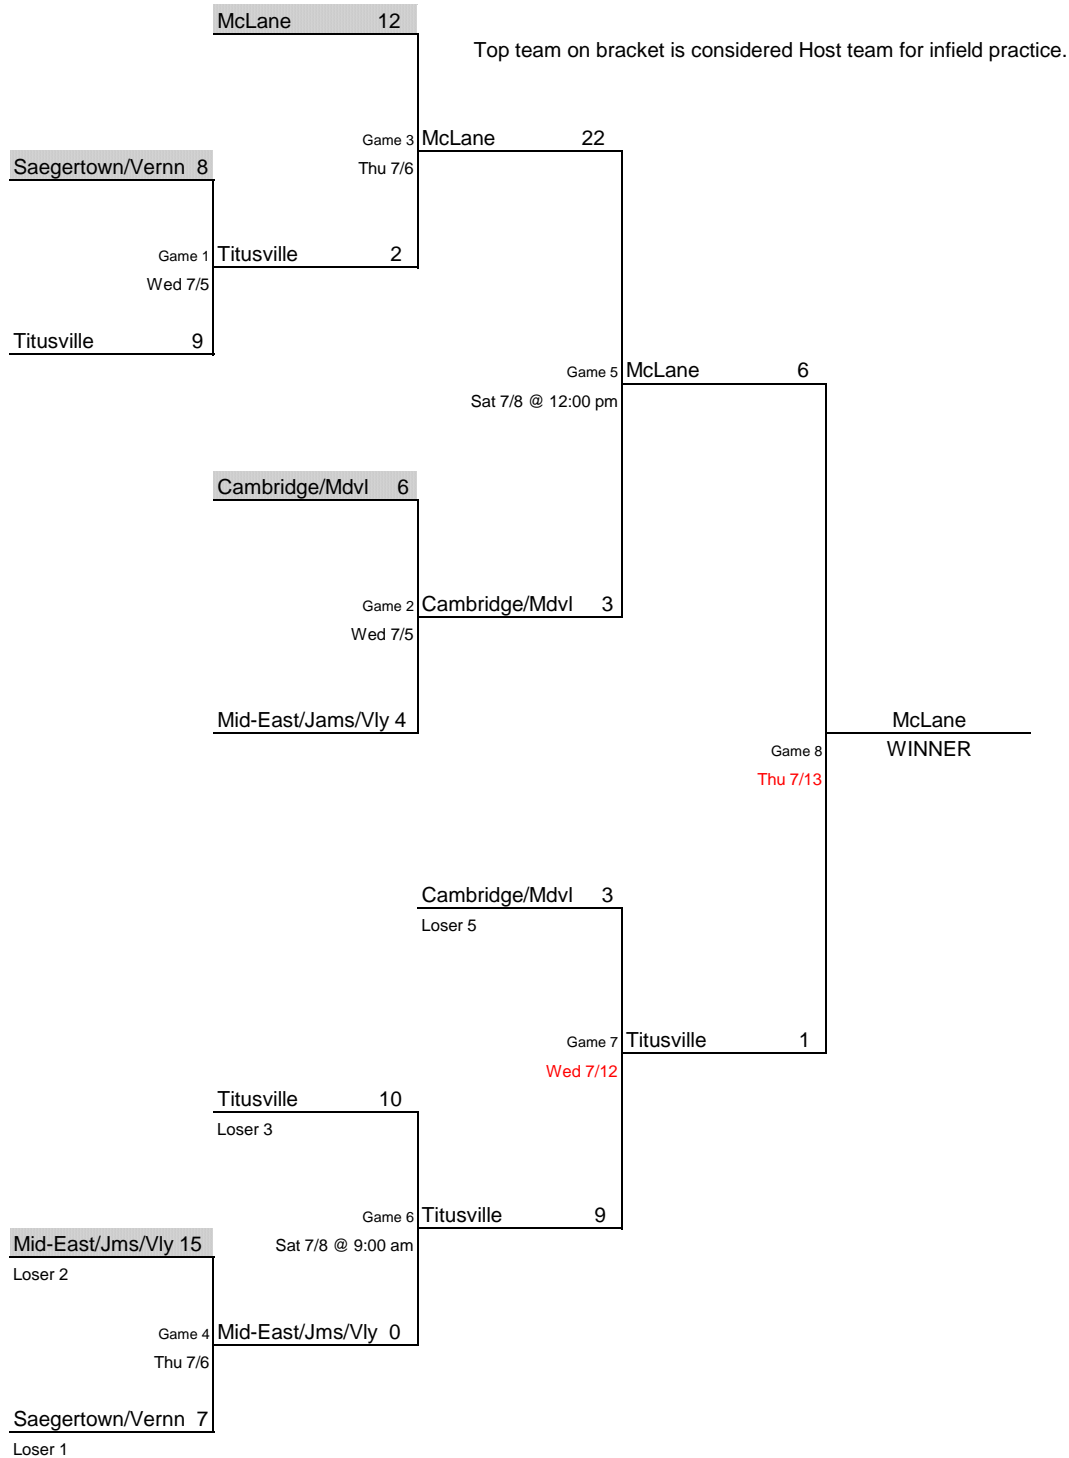

JUNIOR LEAGUE BASEBALL

2017 PENNSYLVANIA DISTRICT 1 DOUBLE ELIMINATION TOURNAMENT

Hosted by French Creek Valley Mid-East Little League except first two play days

Bill Dithrich, District Administrator - Tournament Director

All games begin at 6:00 p.m. unless otherwise noted.

Winner advances to the Section 1 tournament hosted by F.L.A.G Little League.

In the event of inclement weather, games will be re-scheduled and played the next day, including Sunday, if necessary.

If inclement weather persists, losers bracket will be dropped, and the District 1 representative will be winner of the winner's bracket.