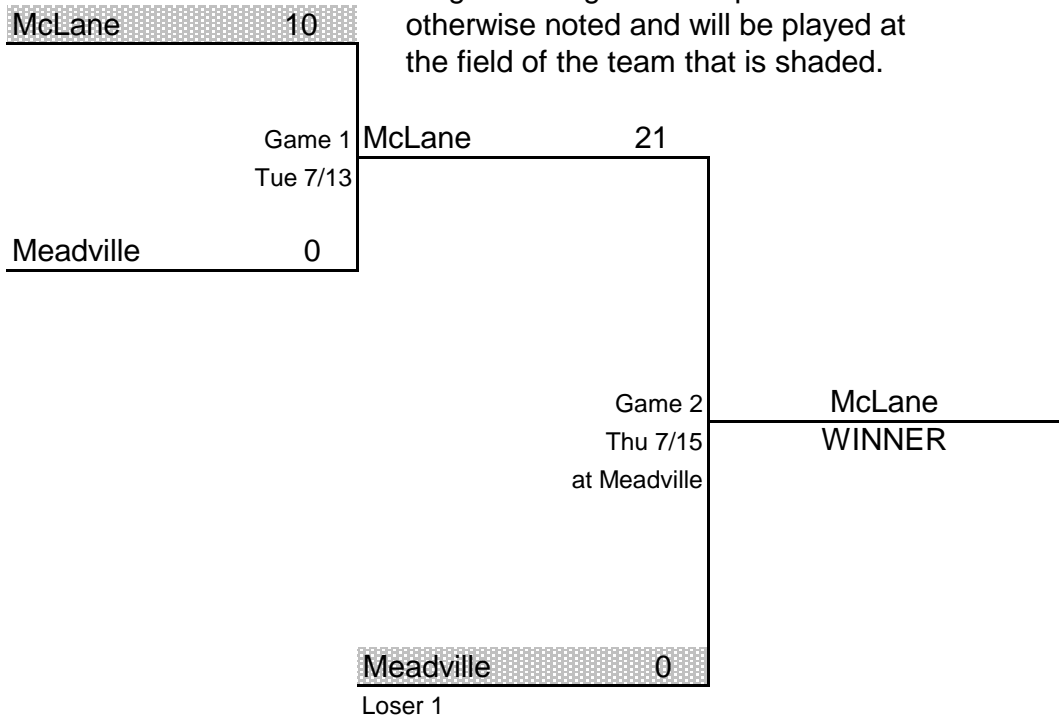

10 & 11 YEAR OLD BASEBALL

2010 PENNSYLVANIA DISTRICT 1 DOUBLE ELIMINATION TOURNAMENT

Bill Dithrich, District Administrator - Tournament Director

All games begin at 6:00 p.m. unless otherwise noted and will be played at the field of the team that is shaded.

Winner advances to the Section 1 tournament hosted by McLane Little League.

In the event of inclement weather, games will be re-scheduled and played the next day, including Sunday, if necessary.
If inclement weather persists, losers bracket will be dropped, and the District 1 representative will be winner of the winner's bracket.